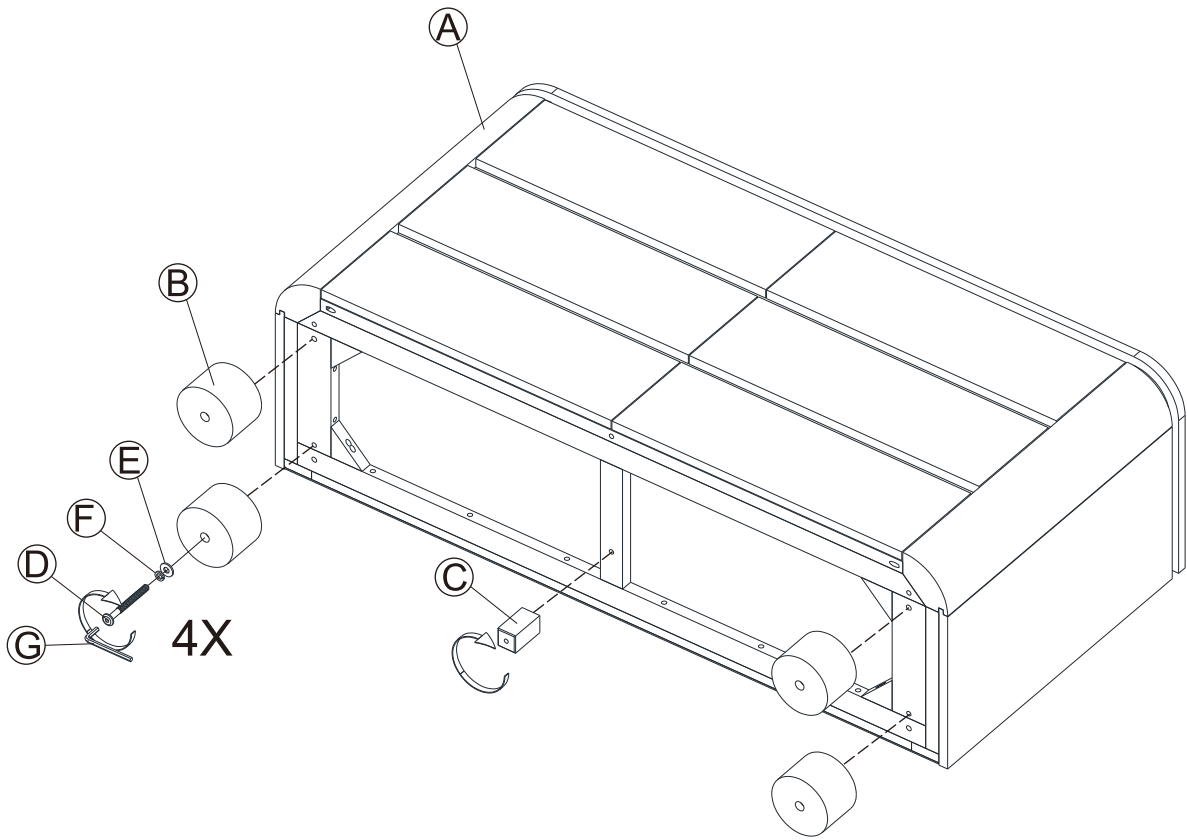

STEP 1

Completed