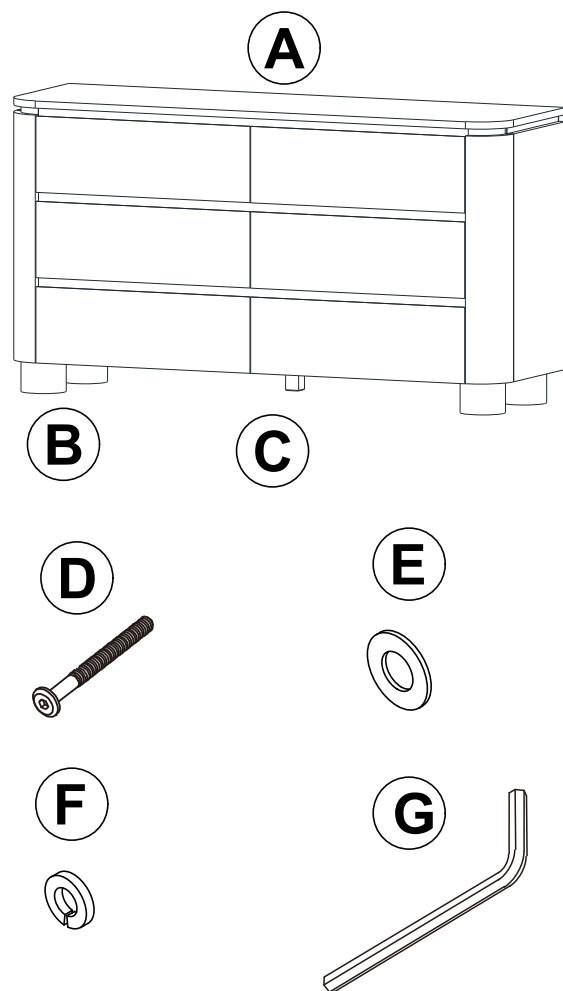

BUTLER

SPECIALTY COMPANY

EST. 1930

Assembly Instructions
6279492
6 Drawer Dresser

ITEM	DESCRIPTION	QUANTITY
A	6 Drawer Dresser	1 Pc
B	Bunfeet	4 Pcs
C	Center Leg	1 Pc
D	JCBC M6 x 100 mm	4 Pcs
E	Flat Washer	4 Pcs
F	Spring Washer	4 Pcs
G	L key	1 Pc

STEP 1

Completed